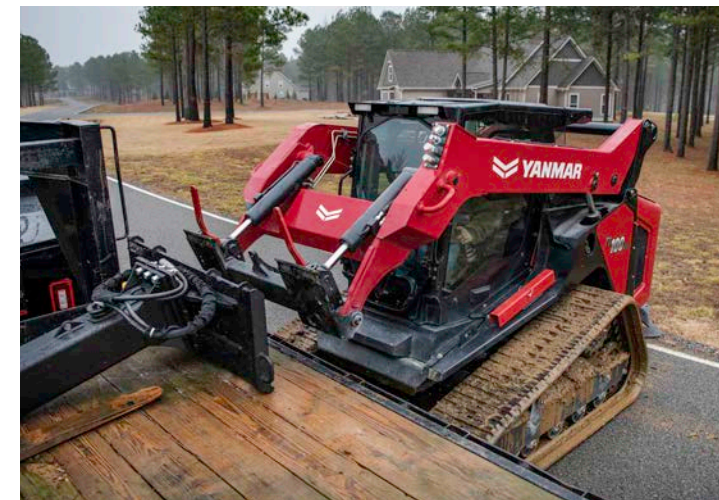

**VIO55-6A**

Weight: 12,247 (lbs.)  
Horsepower: 47.6 (HP)  
Max Dig Depth: 13'6"

**VIO80-7**

Weight: 18,409 (lbs.)  
Horsepower: 67 (HP)  
Max Dig Depth: 14'3"

**SV100-7**

Weight: 21,671 (lbs.)  
Horsepower: 72 (HP)  
Max Dig Depth: 14'11"